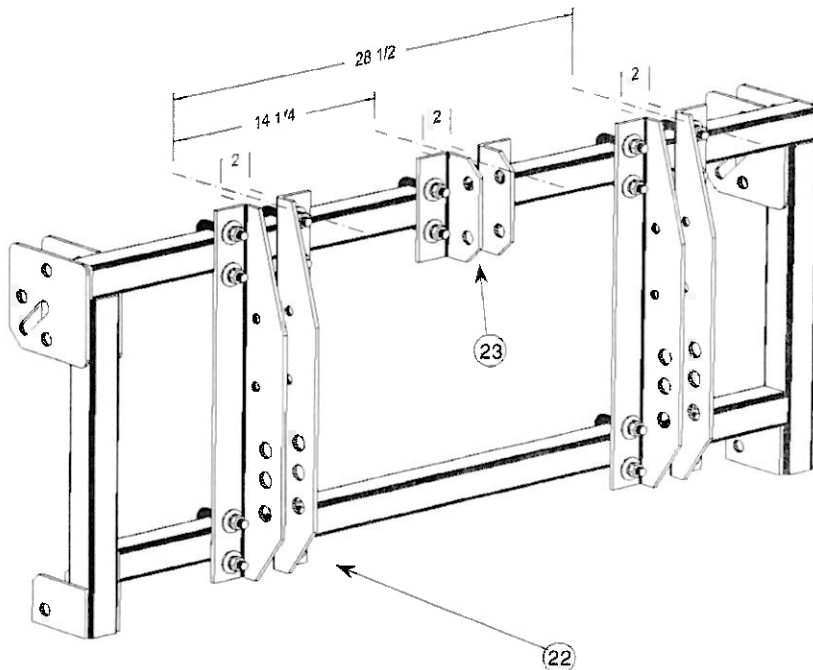

Drawings and Parts

Part Listing : continued from previous page

Item No.	Part Number	Description	Qty.
25	202663	Shield, Chain Drive (6310, 7310)	1
	060319	#14 x 1/2 Self Tapping Screw	3
26	202653A	Gearbox Cover	1
	060109	5/16 Flat Washer	1
	060099	5/16 Wing Nut	1
27	202690	Upper Manual Deflector Adjuster	1
	011648	1/2 x 2" Pin	1
	060116	7/16" USS Flat Washer	1
	060394	1/8 x 1 Cotter Pin	1
28	200446	Tightener Handle	1
	060201	3/8-16 x 3/4 Carriage Bolt	1
29	202631	Lower Manual Deflector Adjuster	1
	011648	1/2 x 2" Pin	1
	060116	7/16" USS Flat Washer	1
	060394	1/8 x 1 Cotter Pin	1
30	202512	Inner Stack Bracket LH	2
	202513	Inner Stack Bracket RH	2
	060201	3/8-16 x 3/4 Carriage Bolt	8
	060124	3/8 Lock Washer	8
	060009	3/8 Nut	8

Item No.	Part Number	Description	Qty.
31	202514	Outer Stack Bracket	4
	060199	3/8-16 x 1/2 Bolt	8
	060124	3/8 Lock Washer	8
	060009	3/8 Nut	8
32	202690	Manual Spout Turner Kit	1
	202691	Mount	1
	201148	Lock Collar	2
	201150	Back Mount	1
	060167	5/16 x 3/4 Bolt (Back Mount)	2
	060106	1/4 Flat Washer (Back Mount)	2
	060122	5/16 Lock Washer (Back Mount)	2
	060005	5/16 Nut (Back Mount)	2
	202692	Handle	1
	060669CB	3/8-18 x 1 Carriage Bolt	2
	060111	3/8 Flat Washer	2
	060124	3/8 Lock Washer	2
060009	3/8 Nut	2	
33	202648	Retaining Ring, Spout	1
	060152	1/4-20 x 2 Bolt	2
	060030	1/4 Lock Nut	2
34	202524	Spout	1
	202530	Pin	1
	060394	1/8 x 1 Cotter Pin	1
35	202522	Deflector	1

Main Mount Dimensions

2" between plates

Upper mount (item #23) centered on cross tube.

14 1/4" center to center from upper mount (item #23) to lower mounts (items #22).

28 1/2" Center to center lower mounts (items #22).