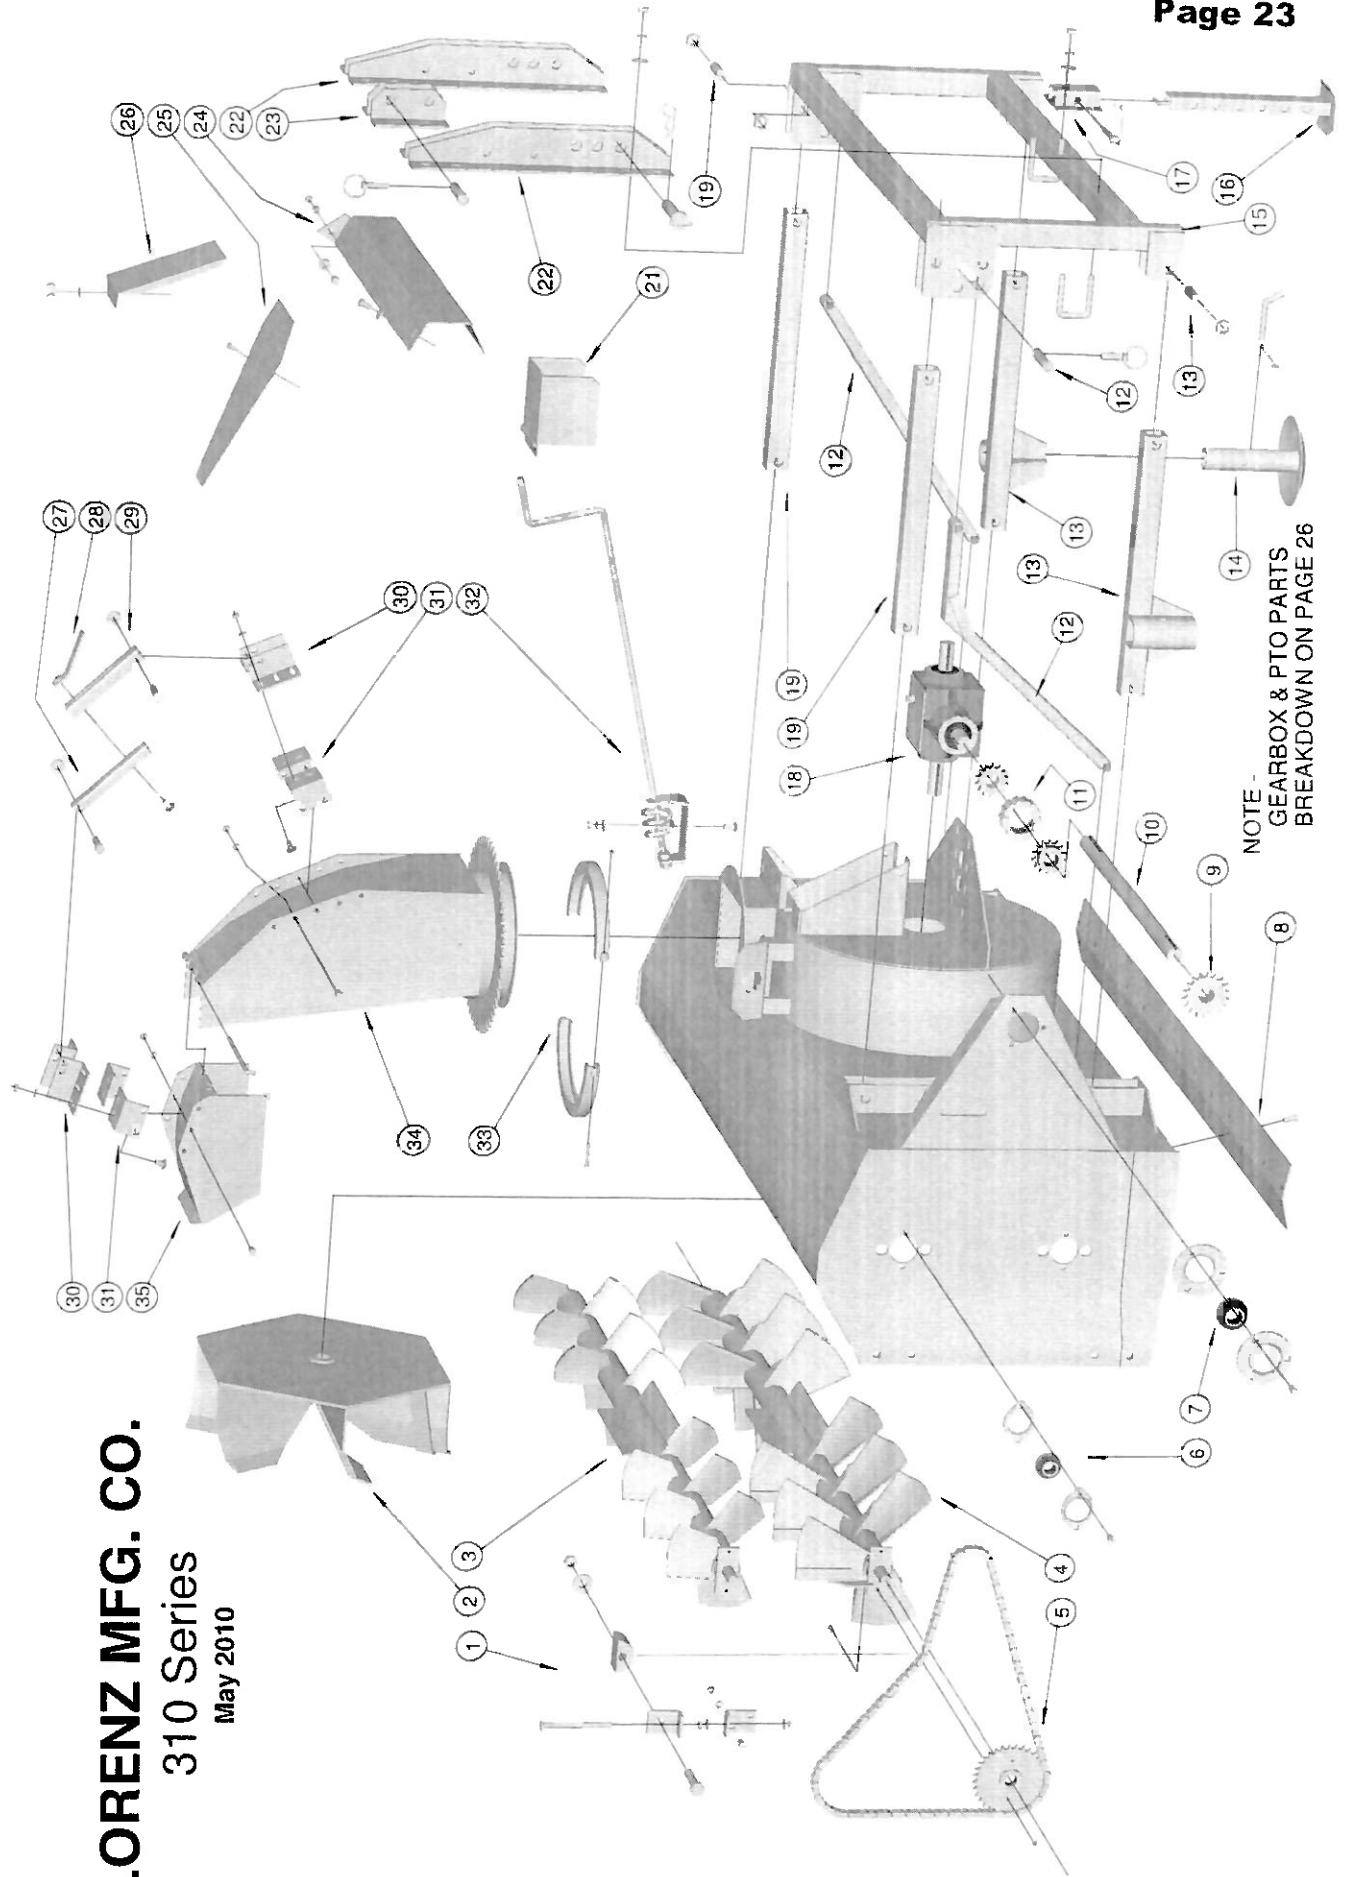

LORENZ MFG. CO.
310 Series
May 2010