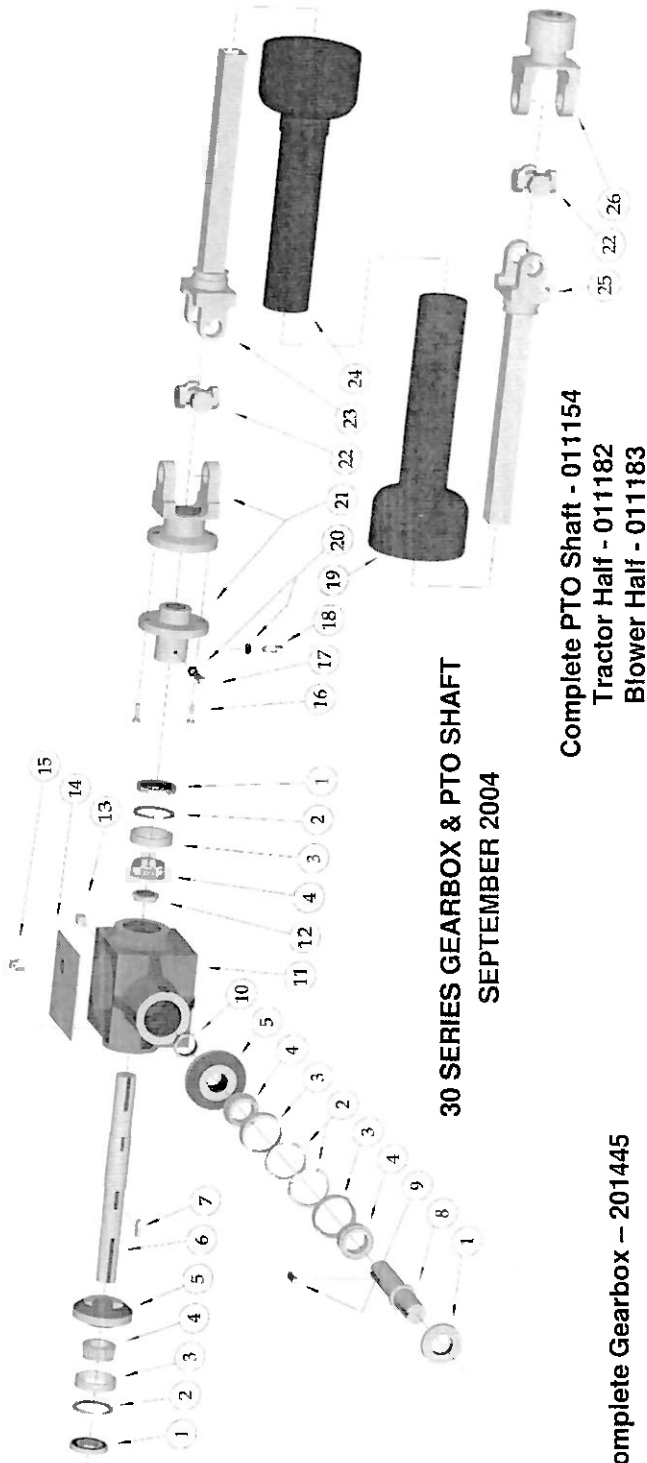

30 SERIES GEARBOX & PTO SHAFT
SEPTEMBER 2004

Complete Gearbox – 201445

Item #	Part #	Description	Qty
1	010444	Seal	3
2	010438	Snap Ring	4
3	010436	Bearing Race	4
4	010435	Bearing	4
5	201382	Gear	2
6	201425	Cross Shaft	1
7	201438	Key, Cross Shaft	1
8	201427	Snout Shaft	1
9	201437	Key, Snout Shaft	1
10	010368	Stake Nut, Snout Shaft	1
11	201424	Housing	1
12	010902	Stake Nut, Cross Shaft	1
13	010330	Plug	2
14	201432	Cover	1
15	011108	Plug, Vented	1

Complete PTO Shaft - 011154
Tractor Half - 011182
Blower Half - 011183

Item #	Part #	Description	Qty
16	060142	1/4-20 x 1 Grade 5 Bolt	2
17	060030	1/4-20 Lock Nut	2
18	060339	5/16-18 x 3/4 Sq Head Set Screw	1
19	060339	5/16-18 x 3/4 Sq Head Set Screw	1
20	011163	Shield, Outer Tube	1
21	010414	Shield Bearing Ring	1
22	060068	5/16-18 Jam Nut	2
23	011165	Shear Yoke	1
24	011158	Cross & Bearing Kit	2
25	011193	Yoke & Tube	1
26	011162	Shield, Inner Tube	1
	010414	Shield Bearing Ring	1
	011192	Yoke & Shaft	1
	011156	1 3/8 x 6 Spine, Tractor Yoke	1
	011157	Quick Collar Kit	1